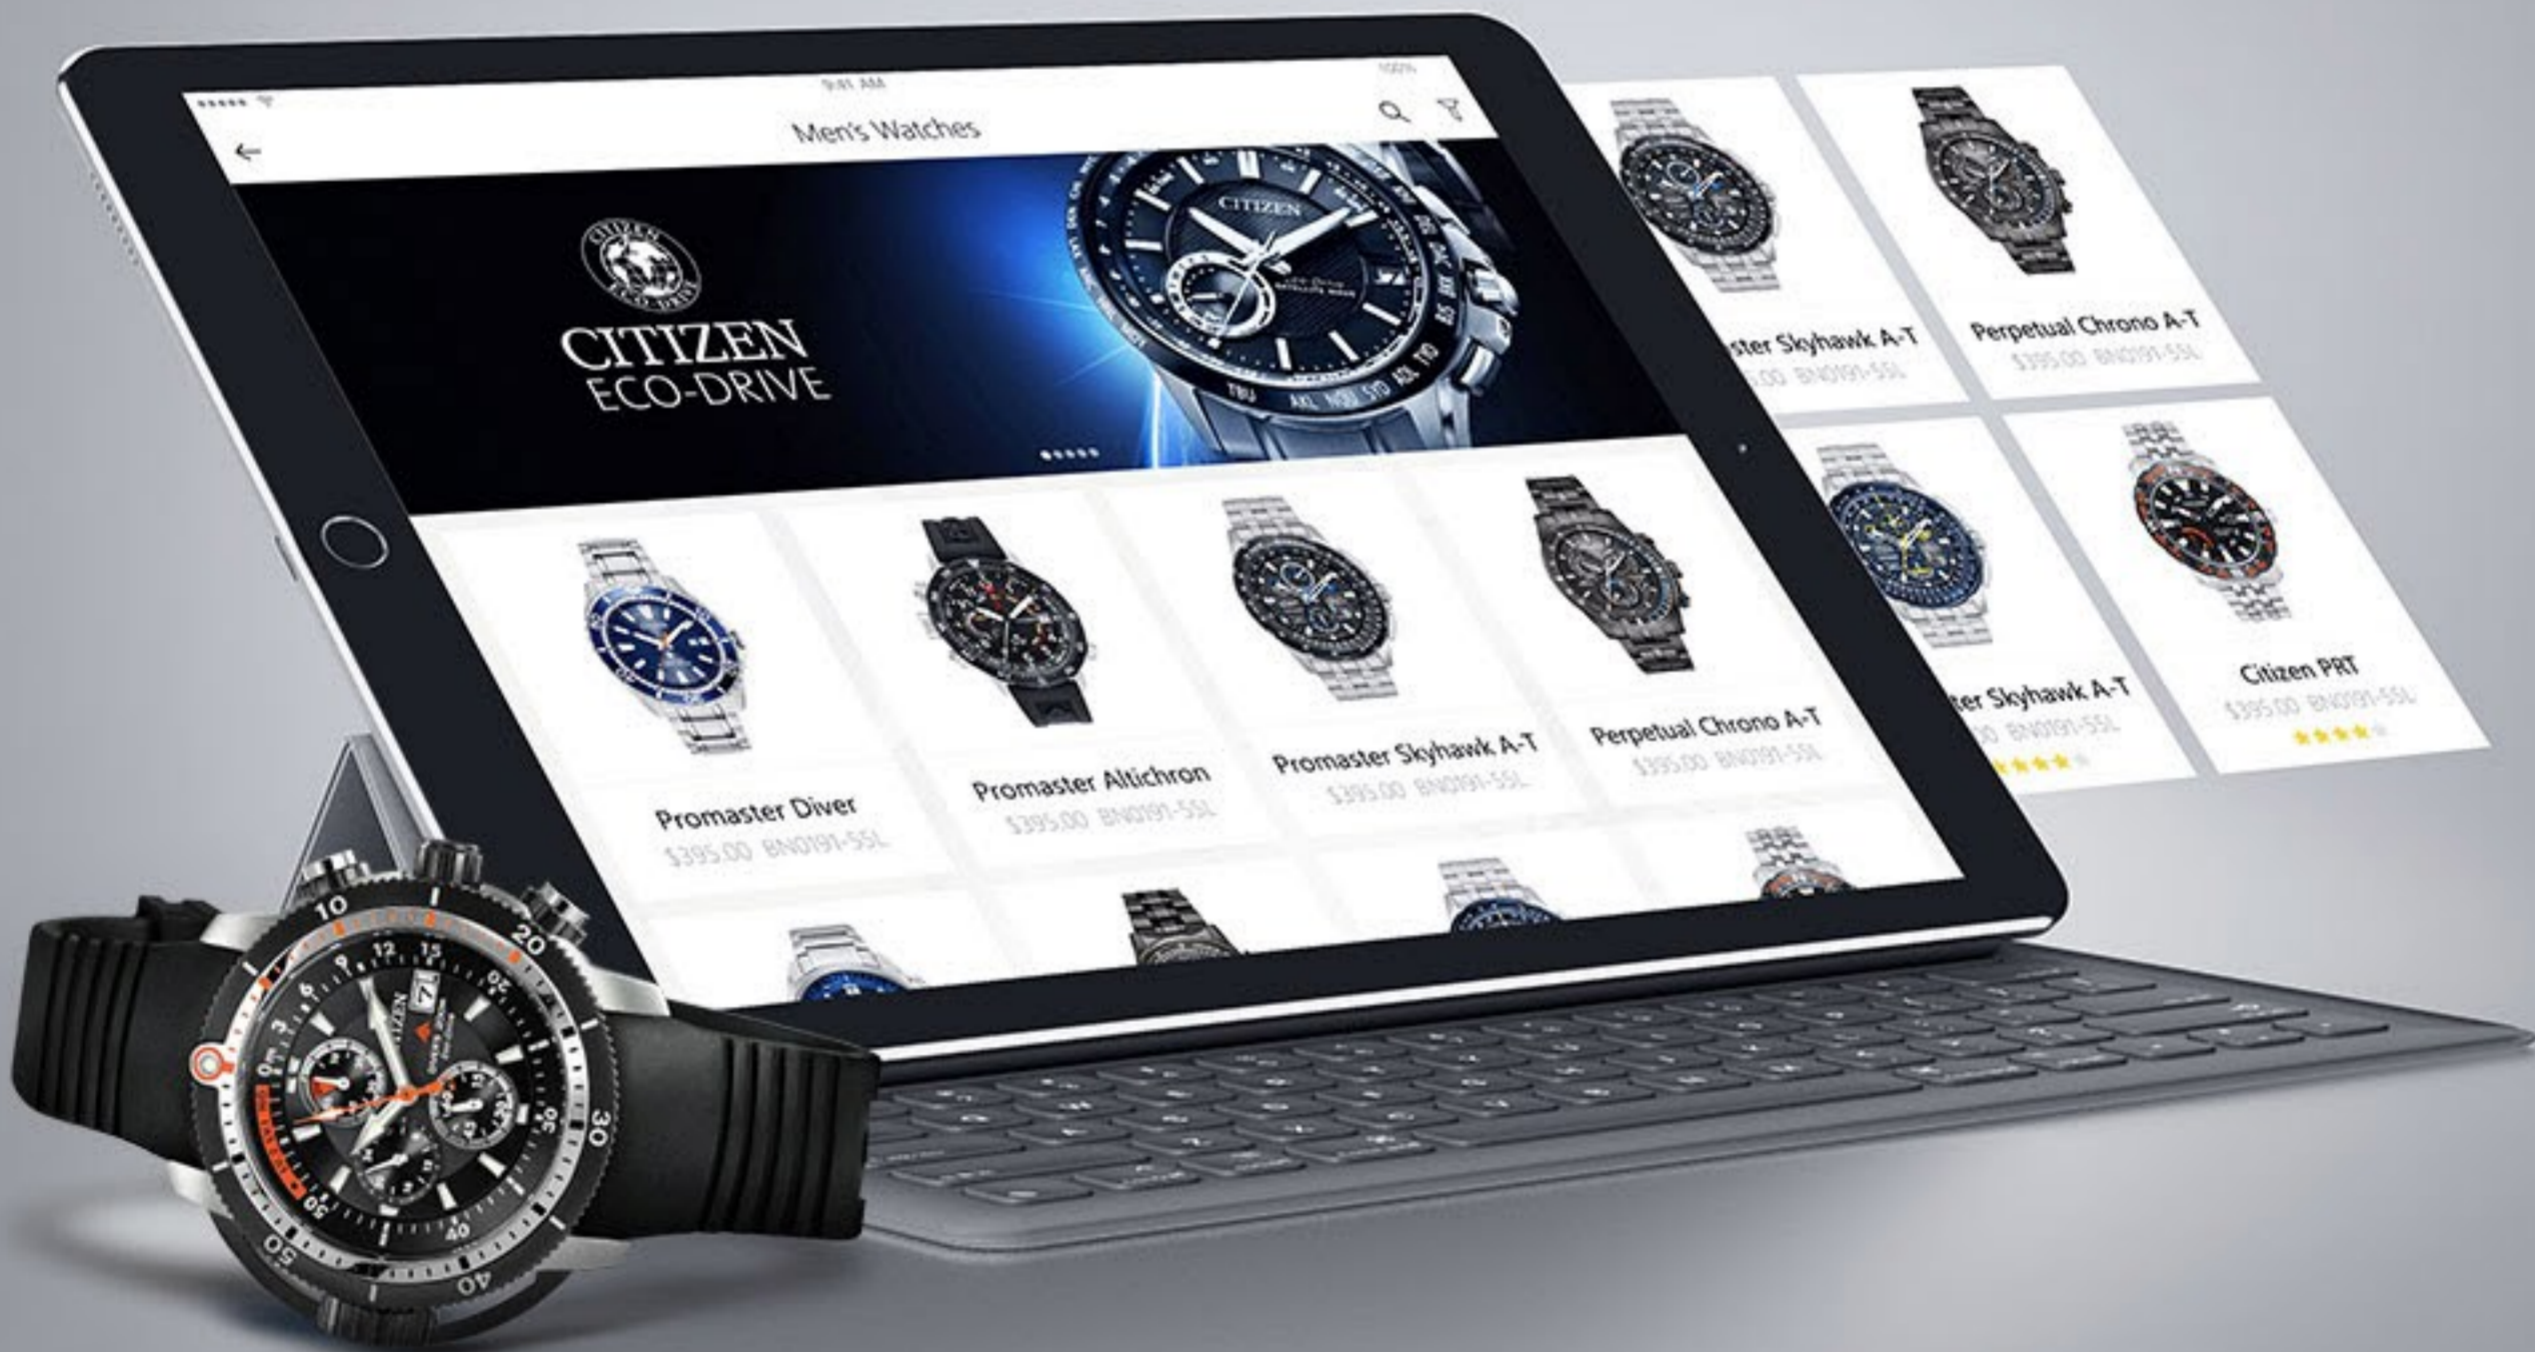

CITIZEN

CITIZEN wanted a showcase app for their for their customers, Team INGIC displayed their products online with a smooth interface.

PROJECT OVERVIEW

The globally renowned company Citizen watch wanted a showcase app for their online product display.

ONLINE SHOWCASE

The showcase app is a comprehensive e-store which offers the largest online display of citizen watches. The consumers can even search for a model they have been looking for with its details and price.

INNOVATION AT ITS BEST

The app is digitally interactive and has been designed according to the latest standards of modern dimensions of app development. The core purpose of showcasing the entire range with complete details, was achieved according to client's brief.