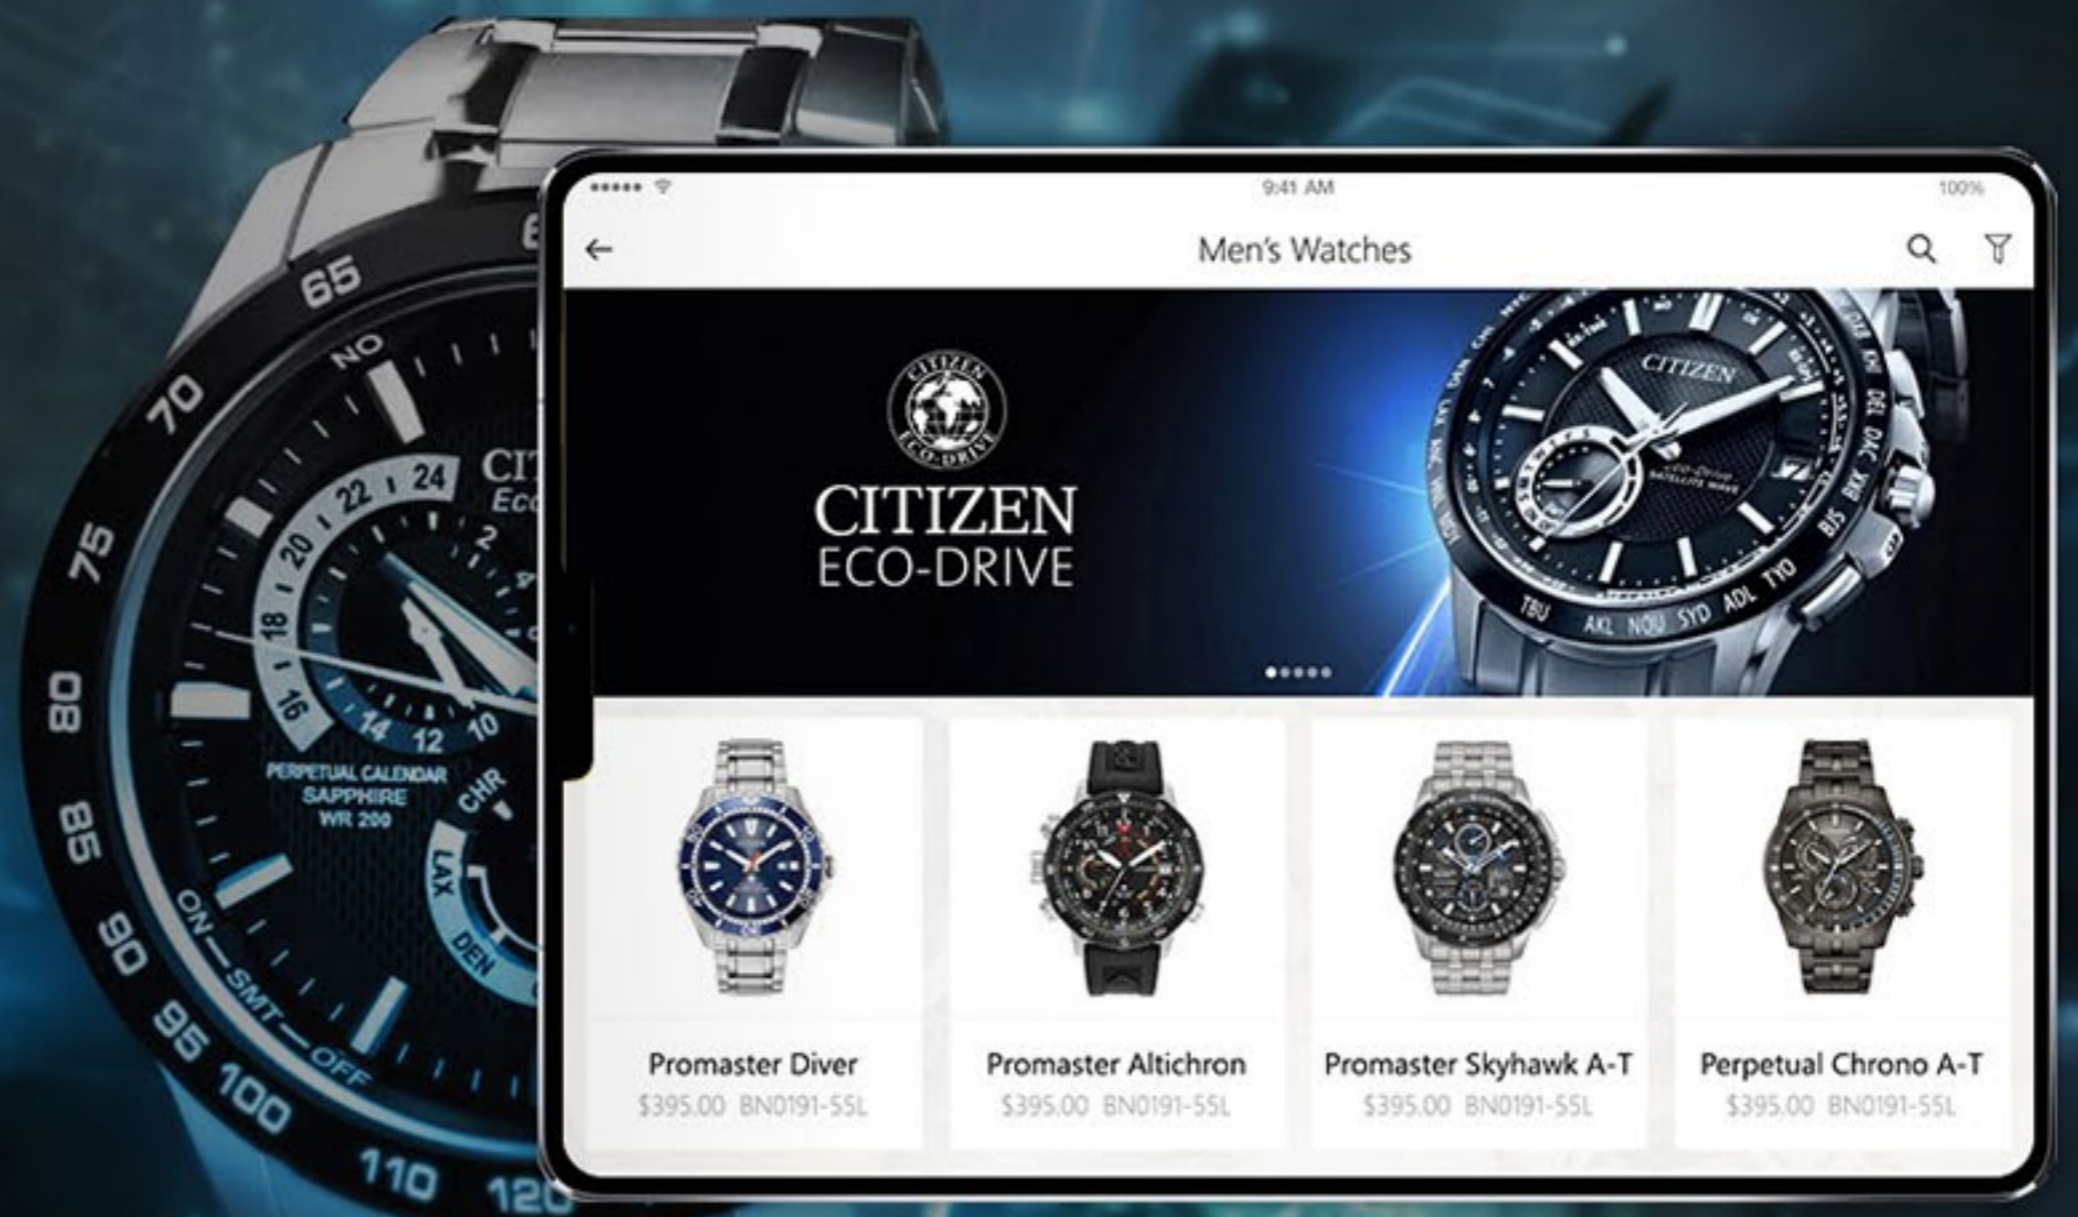

CITIZEN

CITIZEN wanted a showcase app for their for their customers, Team INGIC displayed their products online with a smooth interface.

PROJECT OVERVIEW

The globally renowned company Citizen watch wanted a showcase app for their online product display.

ONLINE SHOWCASE

The showcase app is a comprehensive e-store which offers the largest online display of citizen watches. The consumers can even search for a model they have been looking for with its details and price.

INNOVATION AT ITS BEST

The app is digitally interactive and has been designed according to the latest standards of modern dimensions of app development. The core purpose of showcasing the entire range with complete details, was achieved according to client's brief.